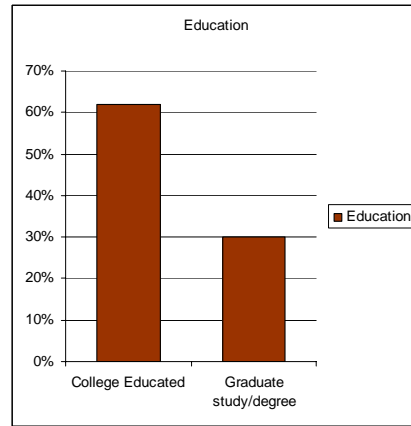

Readership Profiles

Age: Median Age is 38

68% Ages 20-52

Gender Male 48%
Female 52%

Education College Educated 62%
Graduate study/degree 30%

Profession

Owners/Executives	: 22%
Technical Professionals	: 20%
Medical Practitioners	: 15%
Students	: 13%
Independent Employed	: 12%
Retired	: 5%

Region

Arlington	: 20%
Dallas	: 10%
Garland	: 20%
Richardson	: 20%
Irving	: 10%
Fort-Worth	: 20%
Others (in DFW)	: 5%