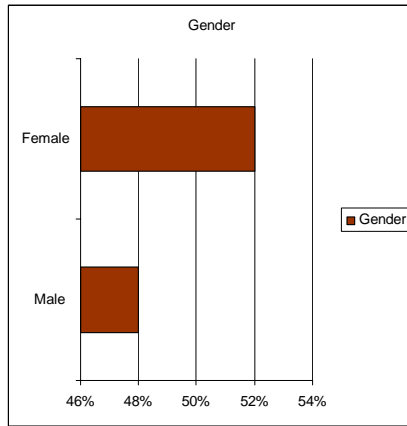

Readership Profiles

Age: Median Age is 38

68% Ages 20-52

Gender Male 48%
Female 52%

Education College Educated 62%
Graduate study/degree 30%

Profession

Owners/Executives	: 22%
Technical Professionals	: 20%
Medical Practitioners	: 15%
Students	: 13%
Independent Employed	: 12%
Retired	: 5%

Region

Arlington	: 20%
Dallas	: 10%
Garland	: 20%
Richardson	: 20%
Irving	: 10%
Fort-Worth	: 20%
Others (in DFW)	: 5%