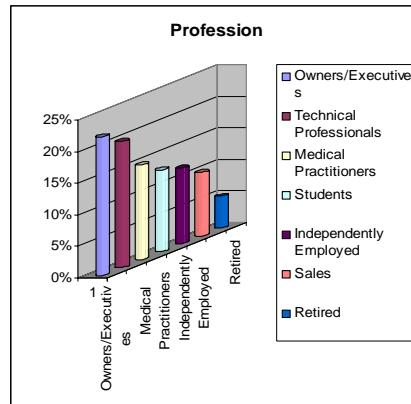

Readership Profiles

Age: Median Age is 38

68% Ages 20-52

Gender Male 48%
Female 52%

Education College Educated 62%
Graduate study/degree 30%

Profession

Owners/Executives	: 22%
Technical Professionals	: 20%
Medical Practitioners	: 15%
Students	: 13%
Independent Employed	: 12%
Retired	: 5%